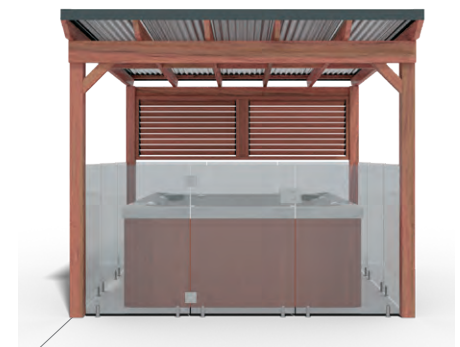

A very modern solution to safer pool and spa fencing. Add an Outdoorable Sunlounger pool compliant timber gazebo to your outdoor entertaining space and enjoy your summer responsibly.

Designed for safety and peace of mind, our Sunlounger helps you create a secure haven for your backyard spa or pool. With great streamlined looks and ultimate functionality, it's a stylish way to keep your little people safer.

Choose from regulation 1200mm high timber or NATA-accredited glass fencing to match your backyard aesthetic. We friction-fit the 12mm glass option to make sure it's hole free for a sleeker, more professional finish.

FEATURES

- + Height 2.4mt
- + Cypress Posts
- + Colorbond Skillion Roof
- + 1/4 Wall of Plantation Shutters
- + Pool Compliant
- + 1.2m High Fence Sides
- + Timber or Glass Fence
- + Self-Closing Gate
- + 12 Months Manufacturer's Warranty
- + Easy Self-Assembly or Installation*

ADD YOUR OWN EXTRAS

BAR/ BREAKFAST BENCH
with/ without matching stools

PLANTATION SHUTTERS

DECK

FRONT VIEW

POOL COMPLIANT
TIMBER POOL FENCING

* Installation Vic. only

SIZES AVAILABLE