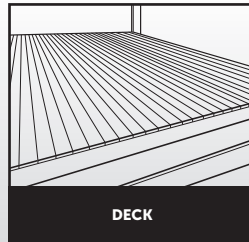

FEATURES

- + Height 2.4mt
- + Cypress Posts
- + Colorbond Skillion Roof
- + 1/4 Wall of Plantation Shutters
- + Pool Compliant
- + 1.2m High Fence Sides
- + Timber or Glass Fence
- + Self-Closing Gate
- + 12 Months Manufacturer's Warranty
- + Easy Self-Assembly or Installation*

ADD YOUR OWN EXTRAS

BAR/ BREAKFAST BENCH
with/ without matching stools

PLANTATION SHUTTERS

DECK

FRONT VIEW

POOL COMPLIANT
TIMBER POOL FENCING

* Installation Vic. only

SIZES AVAILABLE