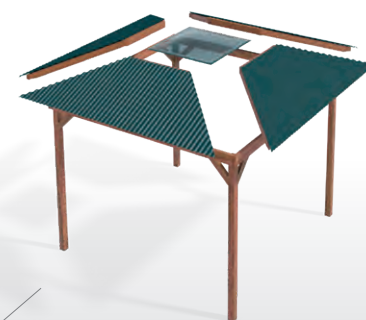

RTG LAYABOUT

OUT
DOOR
ABLE

DIY BACKYARD RETREAT

ANTI-FUNGAL
PRE-STAINED

FULLY
ENGINEERED

MADE
& DESIGNED

The RTG Layabout is simple to build, faster and easier to install with pre-constructed Ready-To-Go roof sections.

The most time consuming part of the gazebo build, the roof, has already been done for you. It's as easy as 1, 2, 3. Simply install the posts, connect the fascia and pop in the four roof sections. With easy to follow instructions, you'll have your fully finished gazebo erected in no time. The hardest thing about the Outdoorable Ready-To-Go Layabout is working out where you want it!

FEATURES

- + Height 2.4m
- + Cypress Gold Posts
- + Colorbond Roof
(Option of Cascade or Corrugated)
- + UV Protected Domed Skylight
- + 4 Part Roof Assembly
- + 12 Months Manufacturer's Warranty
- + Easy Self-Assembly or Installation*

ADD YOUR OWN EXTRAS

BAR/ BREAKFAST BENCH
with/ without matching stools

PLANTATION SHUTTERS

DECK

CORRUGATED ROOF OPTION

4 PART ROOF ASSEMBLY

* Installation Vic. only

SIZES AVAILABLE